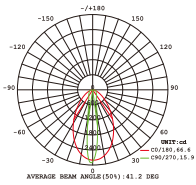

VL-CTN01 (Catena-1 series grazer)

LIGHT DISTRIBUTION

Light distribution example

Distance: 50mm
Height of grazer: 8-8.5m