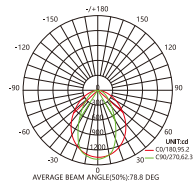

Order example: VL-CTN01-927K-15D-GRY

PRODUCT SPECIFICATIONS 		
		MONO
Electrical	Power	48W/m (3W/Linked)
	Input Voltage	24VDC
Physical	Minimum Length	57mm
	Width x Height	57mm x 53mm
	Body Finish	Grey, White
	IK grade	IK06
	IP rating	IP66
	Cable Entry Options	Female and Male at both ends, or Male connector at one end.
Optical	Fixture Connections	Max. 4m in one end input
	Cover Type	-
	Beam Angle	15°, 30°, 40°, 60°
	Lumen Output	210Lm/head (@3000K, 1Linked)
	Efficacy	70Lm/W (@3000K, 1Linked)
Temperature Range	Lumen Maintenance	L70B10 - 54,000 hours
	Storage Temperature	-20°Cmin, 60°Cmax
	Max Ambient Temperature	+55°C
	Min Ambient Temperature	-30°C

PRODUCT SPECIFICATIONS 		
		RGBW
Electrical	Power	48W/m (3W/Linked)
	Input Voltage	24VDC
Physical	Minimum Length	57mm
	Width x Height	57mm x 53mm
	Body Finish	Grey, White
	IK grade	IK06
	IP rating	IP66
	Cable Entry Options	Female and Male at both ends, or Male connector at one end.
	Fixture Connections	Max. 4m in one end input
Optical	Cover Type	-
	Beam Angle	15°, 30°, 40°, 60°
	Lumen Output	105Lm/head (RGBW, 1Linked)
	Efficacy	35Lm/W (RGBW, 1Linked)
	Lumen Maintenance	L70B10 - 54,000 hours
Temperature Range	Storage Temperature	-20°Cmin, 60°Cmax
	Max Ambient Temperature	+55°C
	Min Ambient Temperature	-30°C

VL-CTN01 (Catena-1 series grazer)

LIGHT DISTRIBUTION

Light distribution example

Distance: 50mm
Height of grazer: 8-8.5m

ULTRA NARROW

Distance: 50mm
Height of grazer: 7.5-8m

NARROW

Distance: 100mm
Height of grazer: 6-6.5m