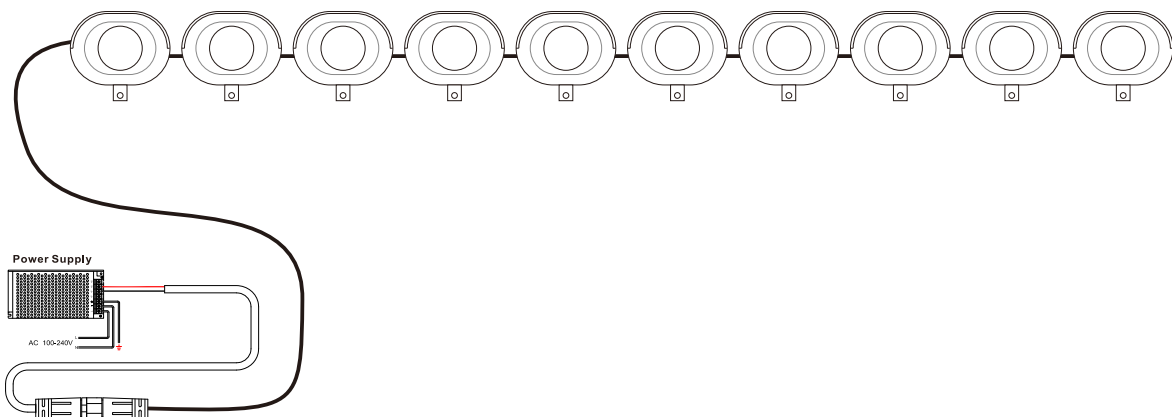

VL-CTN01 (Catena-1 series grazer)

LIGHT DISTRIBUTION

Light distribution example

Distance: 50mm
Height of grazer: 8-8.5m

Distance: 50mm
Height of grazer: 7.5-8m

Distance: 100mm
Height of grazer: 6-6.5m

WIRING ELECTRICAL DIAGRAM

Single Color - ON/OFF