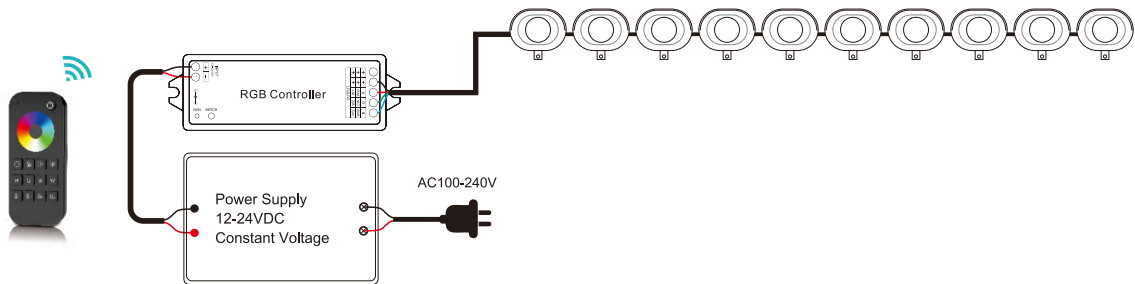

VL-CTN01 (Catena-1 series grazer)

PRODUCT SPECIFICATIONS 		
		RGB
Electrical	Power	48W/m (3W/Linked)
	Input Voltage	24VDC
Physical	Minimum Length	57mm
	Width x Height	57mm x 53mm
	Body Finish	Grey, White
	IK grade	IK06
	IP rating	IP66
	Cable Entry Options	Female and Male at both ends, or Male connector at one end.
	Fixture Connections	Max. 4m in one end input
Optical	Cover Type	-
	Beam Angle	15°, 30°, 40°, 60°
	Lumen Output	90Lm/head (RGB, 1Linked)
	Efficacy	30Lm/W (RGB, 1Linked)
	Lumen Maintenance	L70B10 - 54,000 hours
Temperature Range	Storage Temperature	-20°Cmin, 60°Cmax
	Max Ambient Temperature	+55°C
	Min Ambient Temperature	-30°C

PRODUCT SPECIFICATIONS 		
		RGBW
Electrical	Power	48W/m (3W/Linked)
	Input Voltage	24VDC
Physical	Minimum Length	57mm
	Width x Height	57mm x 53mm
	Body Finish	Grey, White
	IK grade	IK06
	IP rating	IP66
	Cable Entry Options	Female and Male at both ends, or Male connector at one end.
	Fixture Connections	Max. 4m in one end input
Optical	Cover Type	-
	Beam Angle	15°, 30°, 40°, 60°
	Lumen Output	105Lm/head (RGBW, 1Linked)
	Efficacy	35Lm/W (RGBW, 1Linked)
	Lumen Maintenance	L70B10 - 54,000 hours
Temperature Range	Storage Temperature	-20°Cmin, 60°Cmax
	Max Ambient Temperature	+55°C
	Min Ambient Temperature	-30°C

VL-CTN01 (Catena-1 series grazer)

LIGHT DISTRIBUTION

Light distribution example

Distance: 50mm
Height of grazer: 8-8.5m

ULTRA NARROW

Distance: 50mm
Height of grazer: 7.5-8m

NARROW

Distance: 100mm
Height of grazer: 6-6.5m

MEDIUM

WIRING ELECTRICAL DIAGRAM

Single Color - ON/OFF

VL-CTN01 (Catena-1 series grazer)

WIRING ELECTRICAL DIAGRAM

RGB - PWM

RGBW - PWM