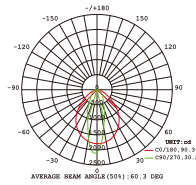

VL-CTN01 (Catena-1 series grazer)

PRODUCT SPECIFICATIONS 		
		RGB
Electrical	Power	48W/m (3W/Linked)
	Input Voltage	24VDC
Physical	Minimum Length	57mm
	Width x Height	57mm x 53mm
	Body Finish	Grey, White
	IK grade	IK06
	IP rating	IP66
	Cable Entry Options	Female and Male at both ends, or Male connector at one end.
	Fixture Connections	Max. 4m in one end input
Optical	Cover Type	-
	Beam Angle	15°, 30°, 40°, 60°
	Lumen Output	90Lm/head (RGB, 1Linked)
	Efficacy	30Lm/W (RGB, 1Linked)
	Lumen Maintenance	L70B10 - 54,000 hours
Temperature Range	Storage Temperature	-20°Cmin, 60°Cmax
	Max Ambient Temperature	+55°C
	Min Ambient Temperature	-30°C

PRODUCT SPECIFICATIONS 		
		RGBW
Electrical	Power	48W/m (3W/Linked)
	Input Voltage	24VDC
Physical	Minimum Length	57mm
	Width x Height	57mm x 53mm
	Body Finish	Grey, White
	IK grade	IK06
	IP rating	IP66
	Cable Entry Options	Female and Male at both ends, or Male connector at one end.
	Fixture Connections	Max. 4m in one end input
Optical	Cover Type	-
	Beam Angle	15°, 30°, 40°, 60°
	Lumen Output	105Lm/head (RGBW, 1Linked)
	Efficacy	35Lm/W (RGBW, 1Linked)
	Lumen Maintenance	L70B10 - 54,000 hours
Temperature Range	Storage Temperature	-20°Cmin, 60°Cmax
	Max Ambient Temperature	+55°C
	Min Ambient Temperature	-30°C

VL-CTN01 (Catena-1 series grazer)

LIGHT DISTRIBUTION

Light distribution example

Distance: 50mm
Height of grazer: 8-8.5m

ULTRA NARROW

Distance: 50mm
Height of grazer: 7.5-8m

NARROW

Distance: 100mm
Height of grazer: 6-6.5m