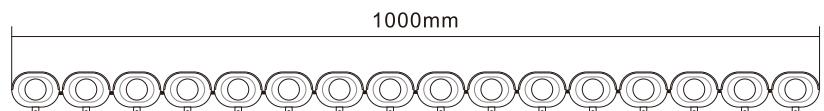

VL-CTN01 (Catena-1 series grazer)

FEATURES

Catena flexible wall washer, bendable horizontally, die-cast extrusion with aluminum shell. With a high quality tempered glass on top of our wash and graze lens options, this fixture is sure to withstand the elements and provide reliable performance for years to come.

Optics & Electronics

Beam angle available in 15°, 30°, 40°, 60°.

LED with 3-step MacAdam and CRI 90+ guaranteeing consistency and high quality of light.

Customization

Endless fixture length configurations allow for the ultimate freedom of design.

Life Cycle

Long lifetime of L70B10>54,000 hours with 5-year warranty.