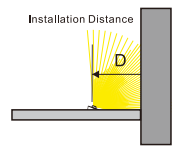

VL-CTN01 (Catena-1 series grazer)

LIGHT DISTRIBUTION

Light distribution example

Distance: 50mm
Height of grazer: 8-8.5m

Distance: 50mm
Height of grazer: 7.5-8m

Distance: 100mm
Height of grazer: 6-6.5m

WIRING ELECTRICAL DIAGRAM

Single Color - ON/OFF